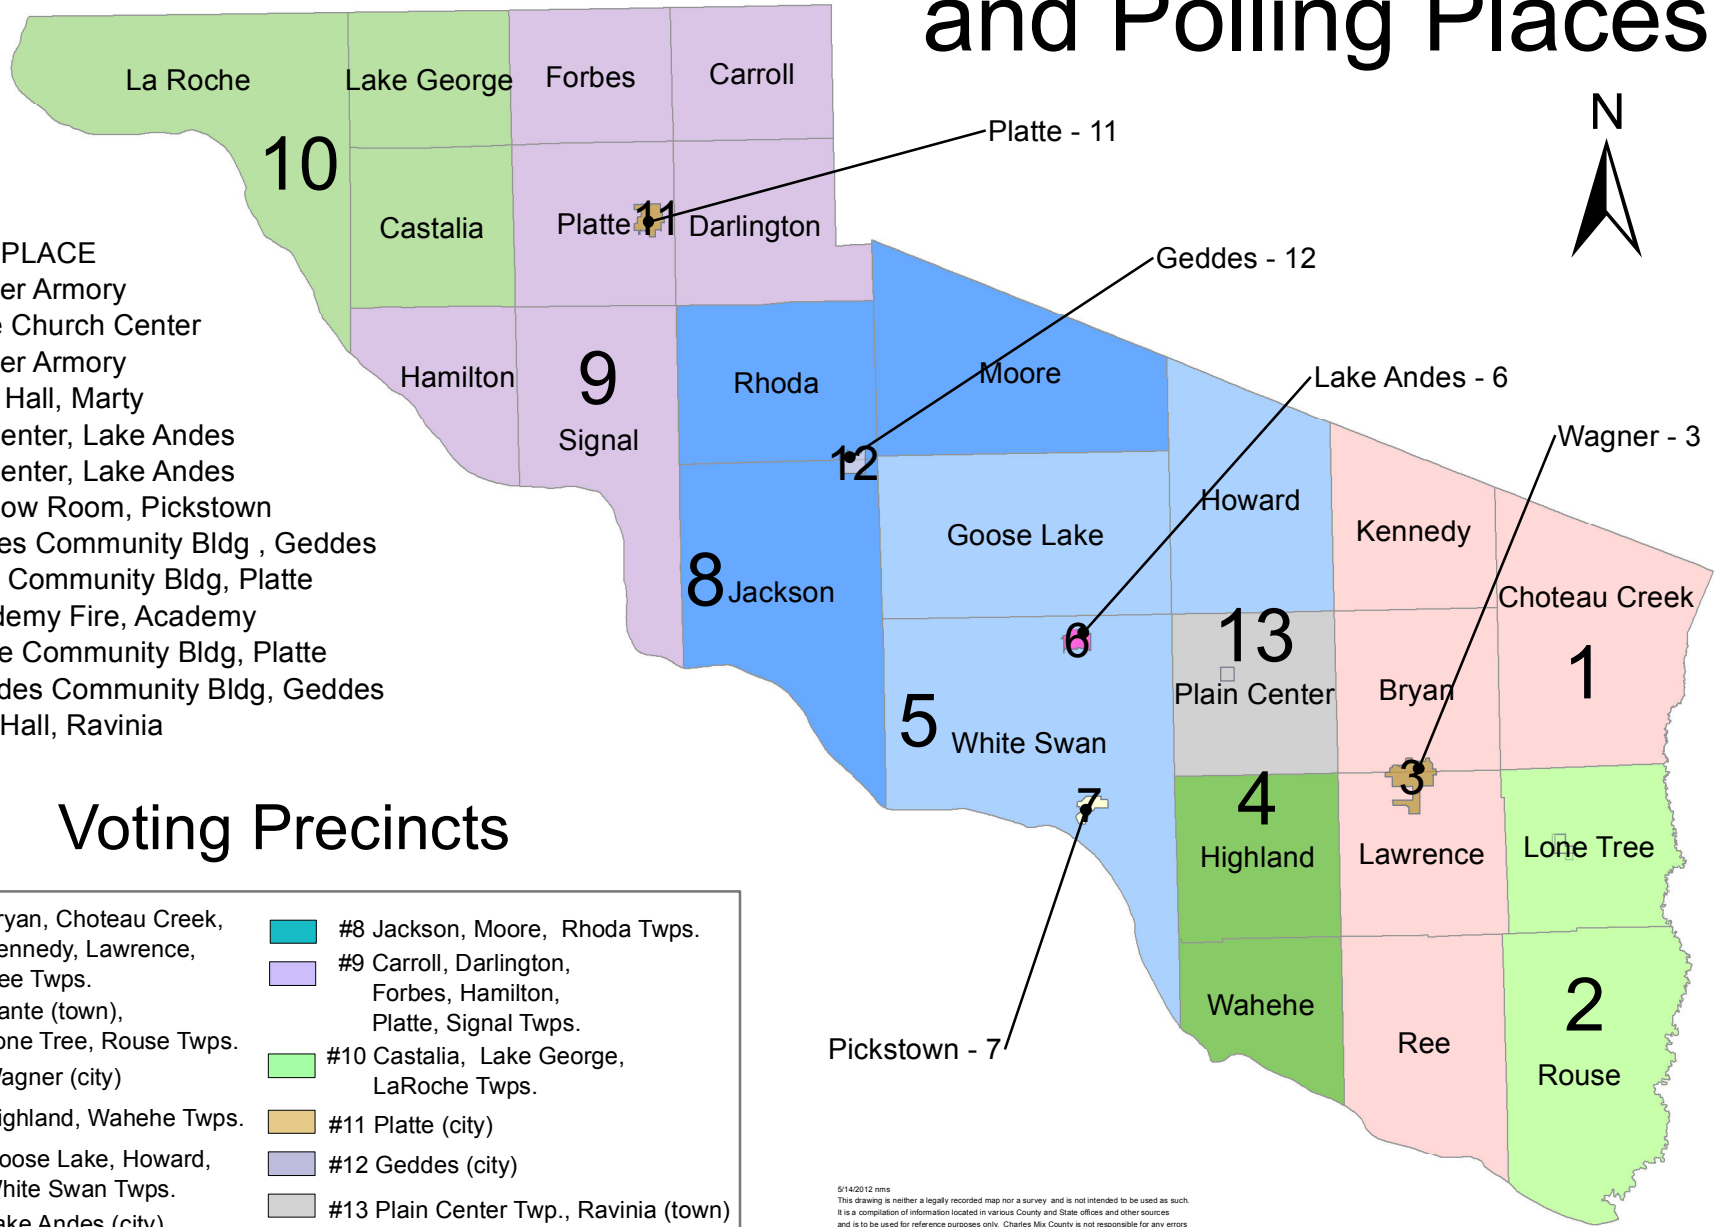

2012 Charles Mix County Voting Precincts and Polling Places

For additional information, contact the Charles Mix County Auditor (605) 487-7131