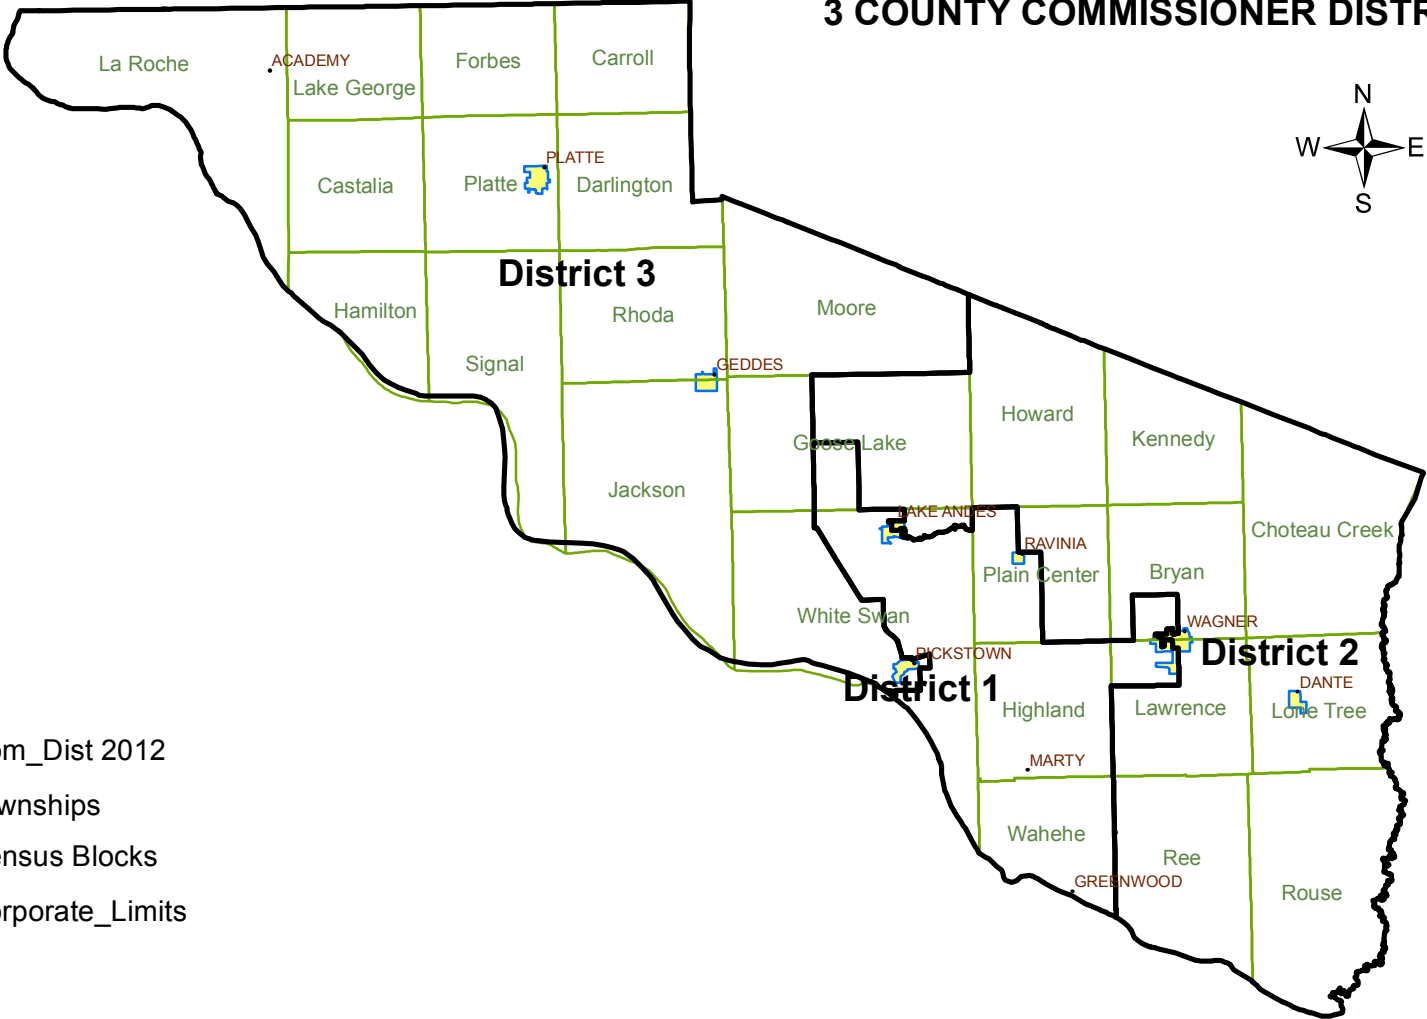

CHARLES MIX COUNTY, SOUTH DAKOTA 3 COUNTY COMMISSIONER DISTRICTS 2012

-  Com_Dist 2012
-  Townships
-  Census Blocks
-  Corporate_Limits